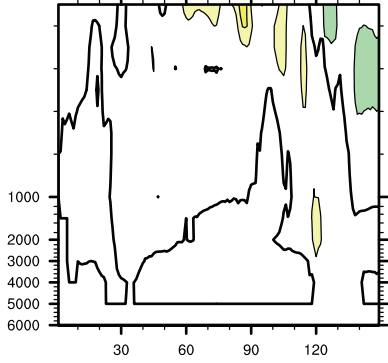

KieI-ORCA zonal bias